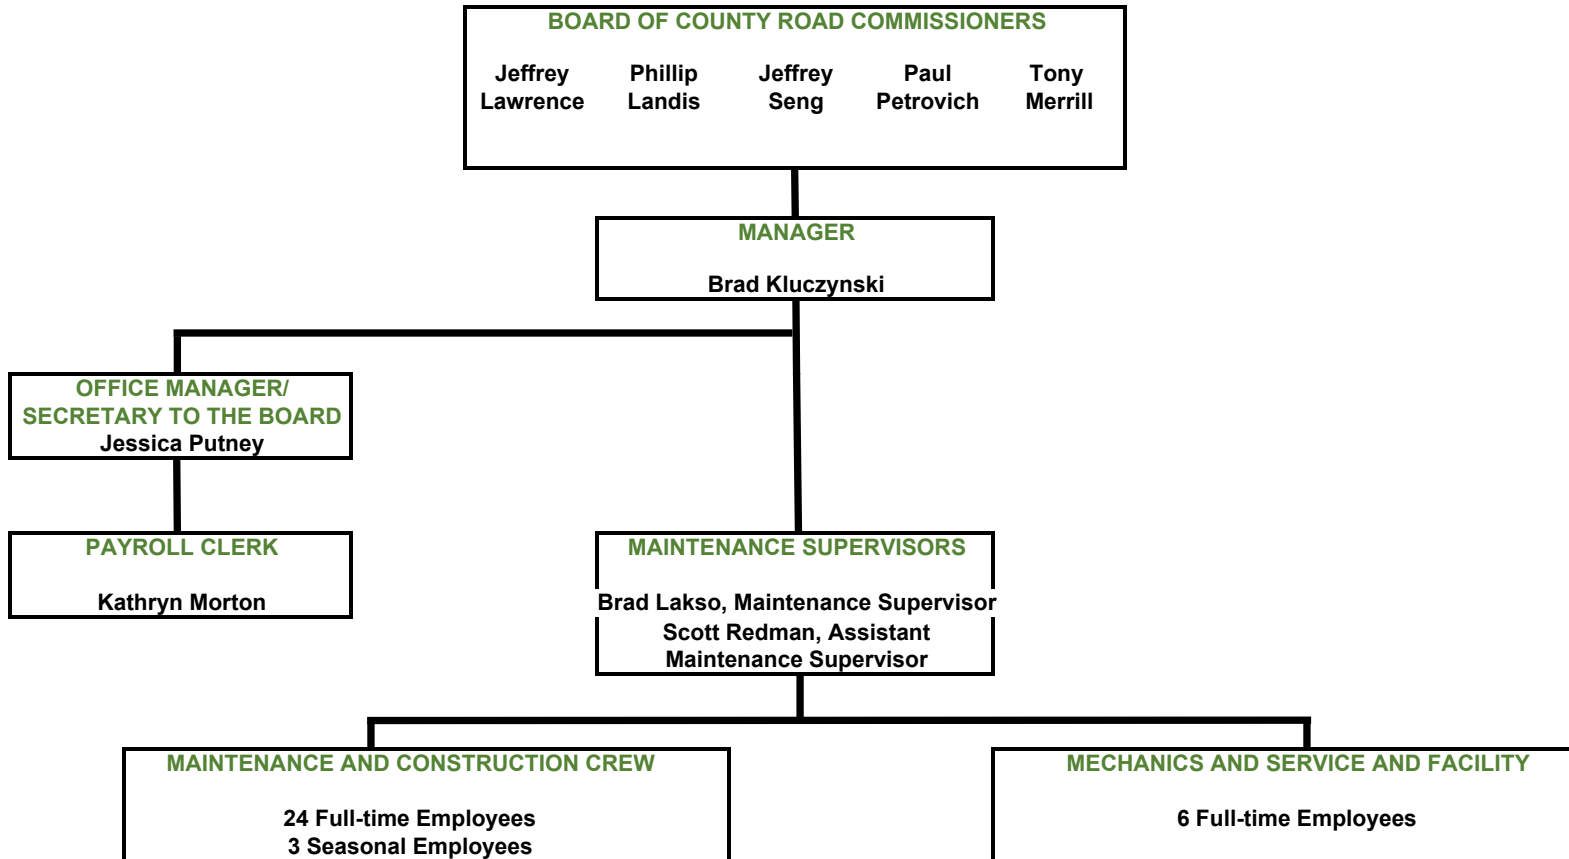

## MANISTEE COUNTY ROAD COMMISSION ORGANIZATIONAL CHART FOR THE YEAR 2025

**JANUARY, 2025**

**5 Road Commissioners**  
**6 Administrative/Supervisory Employees**  
**32 Full-time Hourly Employees**  
**43 Employees Total**

**3 Seasonal Employees (Typically December thru March)**

Date: 1/21/25